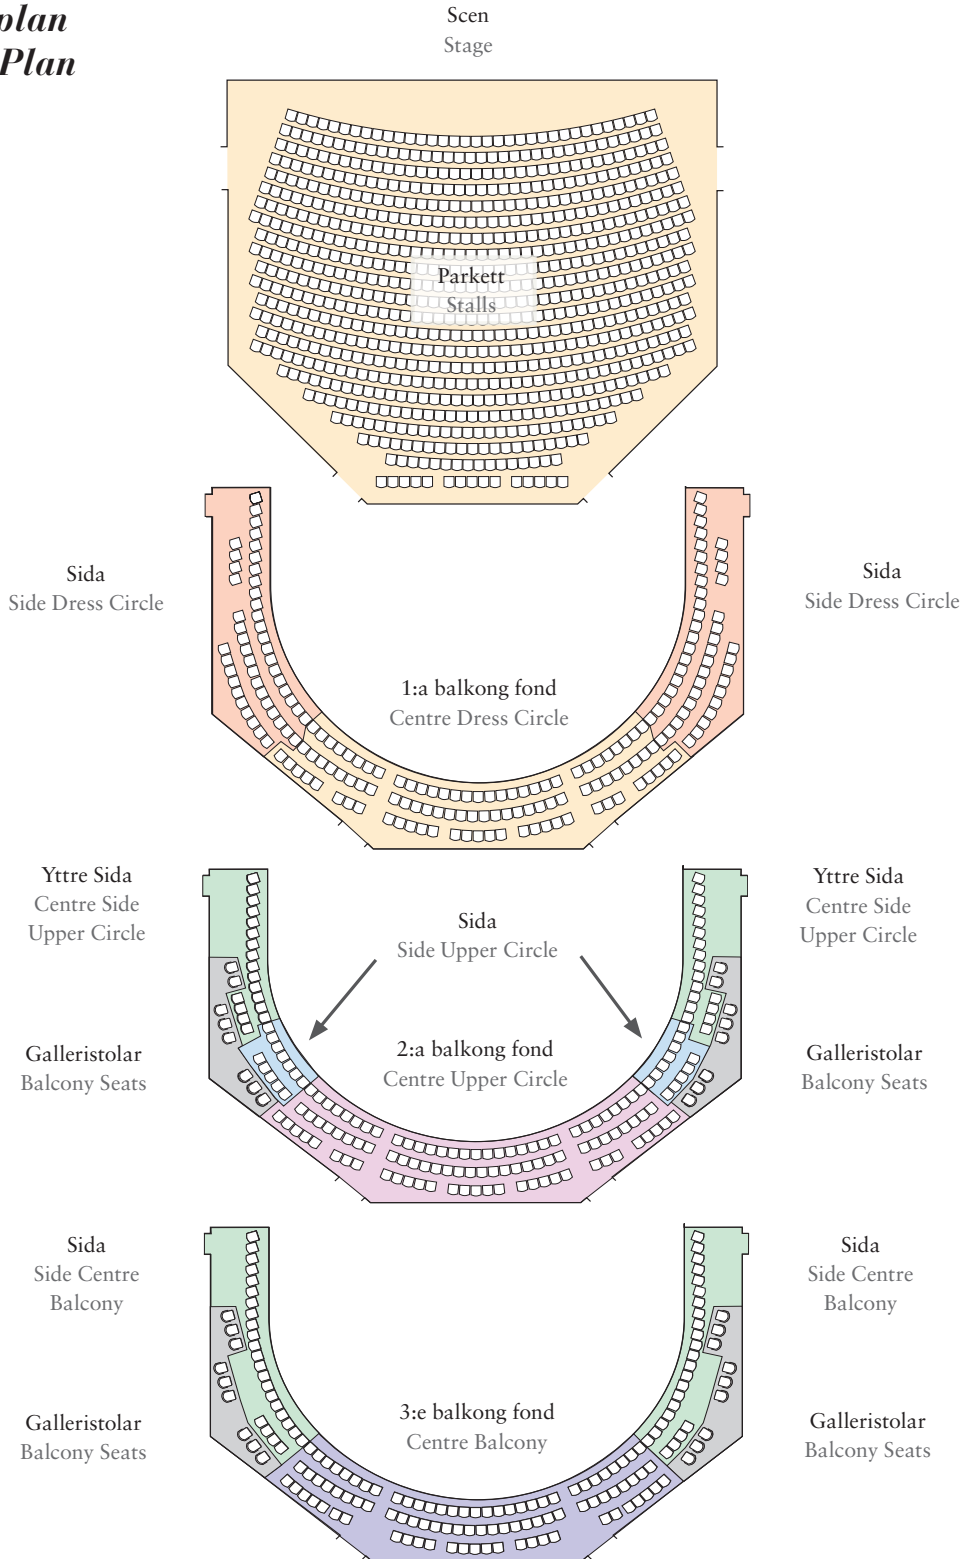

Salongsplan Seating Plan

Prices

For ticket release dates – see www.opera.se

SEATS	DANCE			OPERA			MUSICAL			Jultrad-i-ton	Giselle
	Tue	Sun– Thur	Fri/ Sat	Tue	Sun– Thur	Fri/ Sat	Tue	Sun– Thur	Fri/ Sat	Tue– Sun	Thu– Sun
Stalls and Centre Dress Circle	330	370	410	430	510	575	485	565	655	315	505
Side Dress Circle	310	350	385	400	475	545	455	535	605	295	475
Centre Upper Circle	265	305	355	370	440	515	425	510	575	265	445
Centre Sides Upper Circle	235	275	335	275	370	410	345	425	485	235	410
Centre Balcony	165	220	275	220	285	350	275	360	410	205	375
Side Upper Circle and Side Centre Balcony	115	145	205	145	195	255	175	215	285	165	255
Balcony Seats	75	95	140	75	95	160	75	95	165	90	140